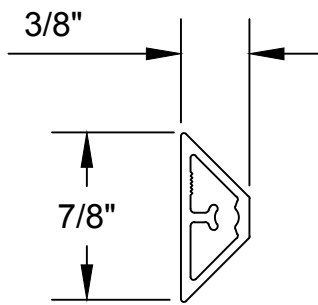

Sterqis External Simuladted Divided Lite Grids Options with ABG Internal Grid

Internal ABG Grid

GUS-H-762

Profile Perimeter Grid
Used on 5/8" IG units

UNI-H-1516B

7/8" Profile SDL Grid

7/8" Contour SDL Grid