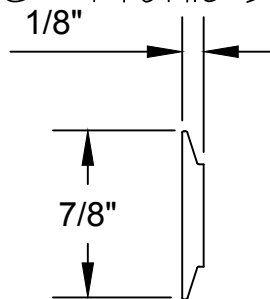

Sterqis External Simuladted Divided Lite Grids Options with ABG Internal Grid

Internal ABG Grid

GUS-H-762

Profile Perimeter Grid
Used on 5/8" IG units

UNI-H-1516B

7/8" Profile SDL Grid

7/8" Contour SDL Grid